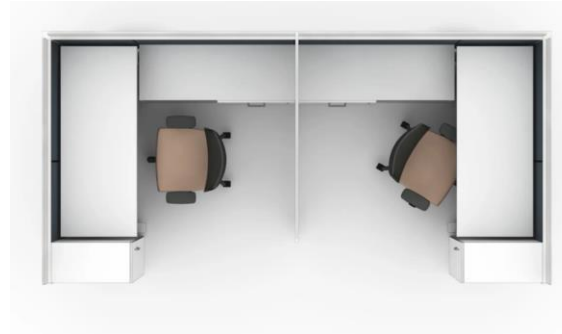

HAT Base

57"H Wardrobe

60"W Credenza

50"H Panell W/ Glass Insert

ACE OFFICE FURNITURE

HOUSTON

Allsteel Terrace

DS5