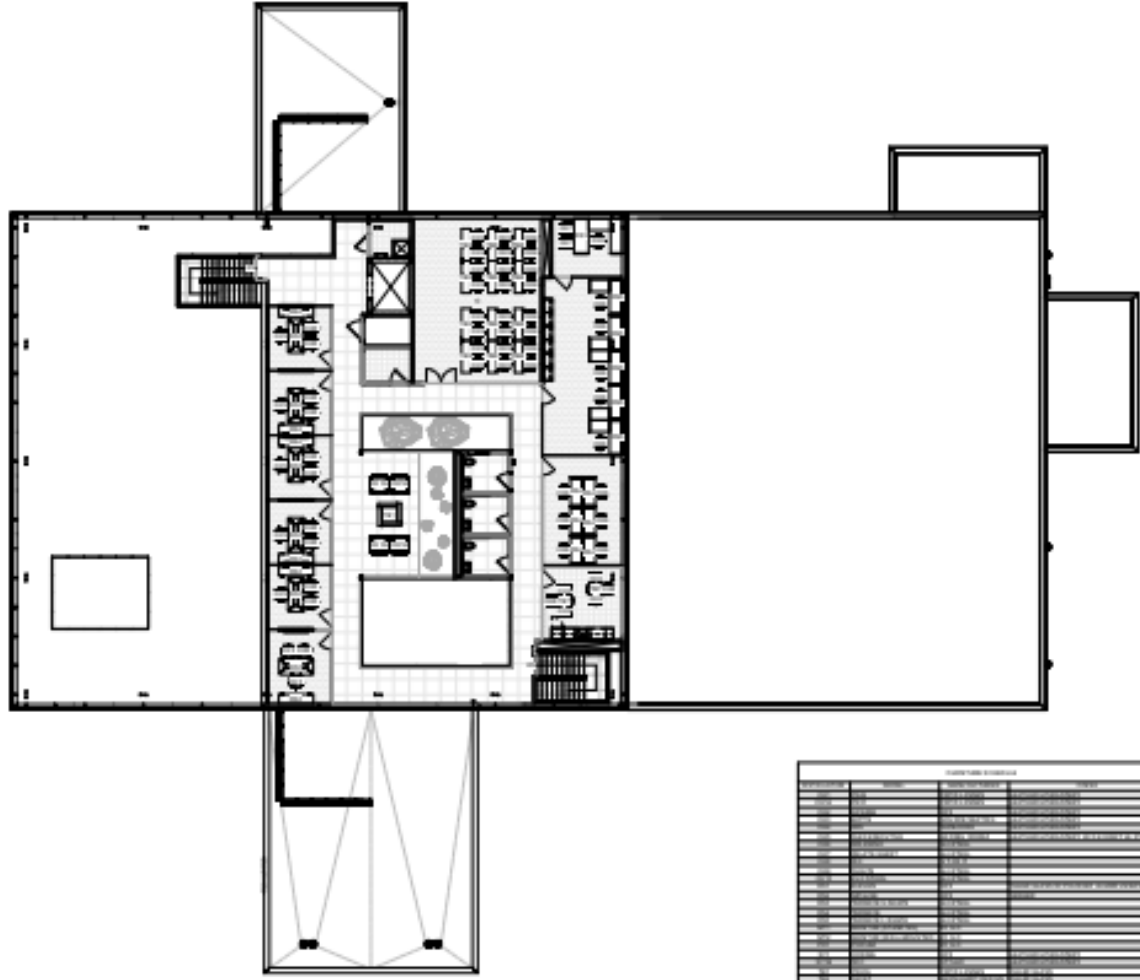

GENESIS OF CLEAR LAKE

GENESIS OF CLEAR LAKE
PHASE 2B, 10/1/2020

PROJECT NUMBER: 2020-001
DRAWN BY: ATR
CHECKED BY: ATR
SECOND FLOOR FURNITURE PLAN

1 SECOND FLOOR FURNITURE PLAN